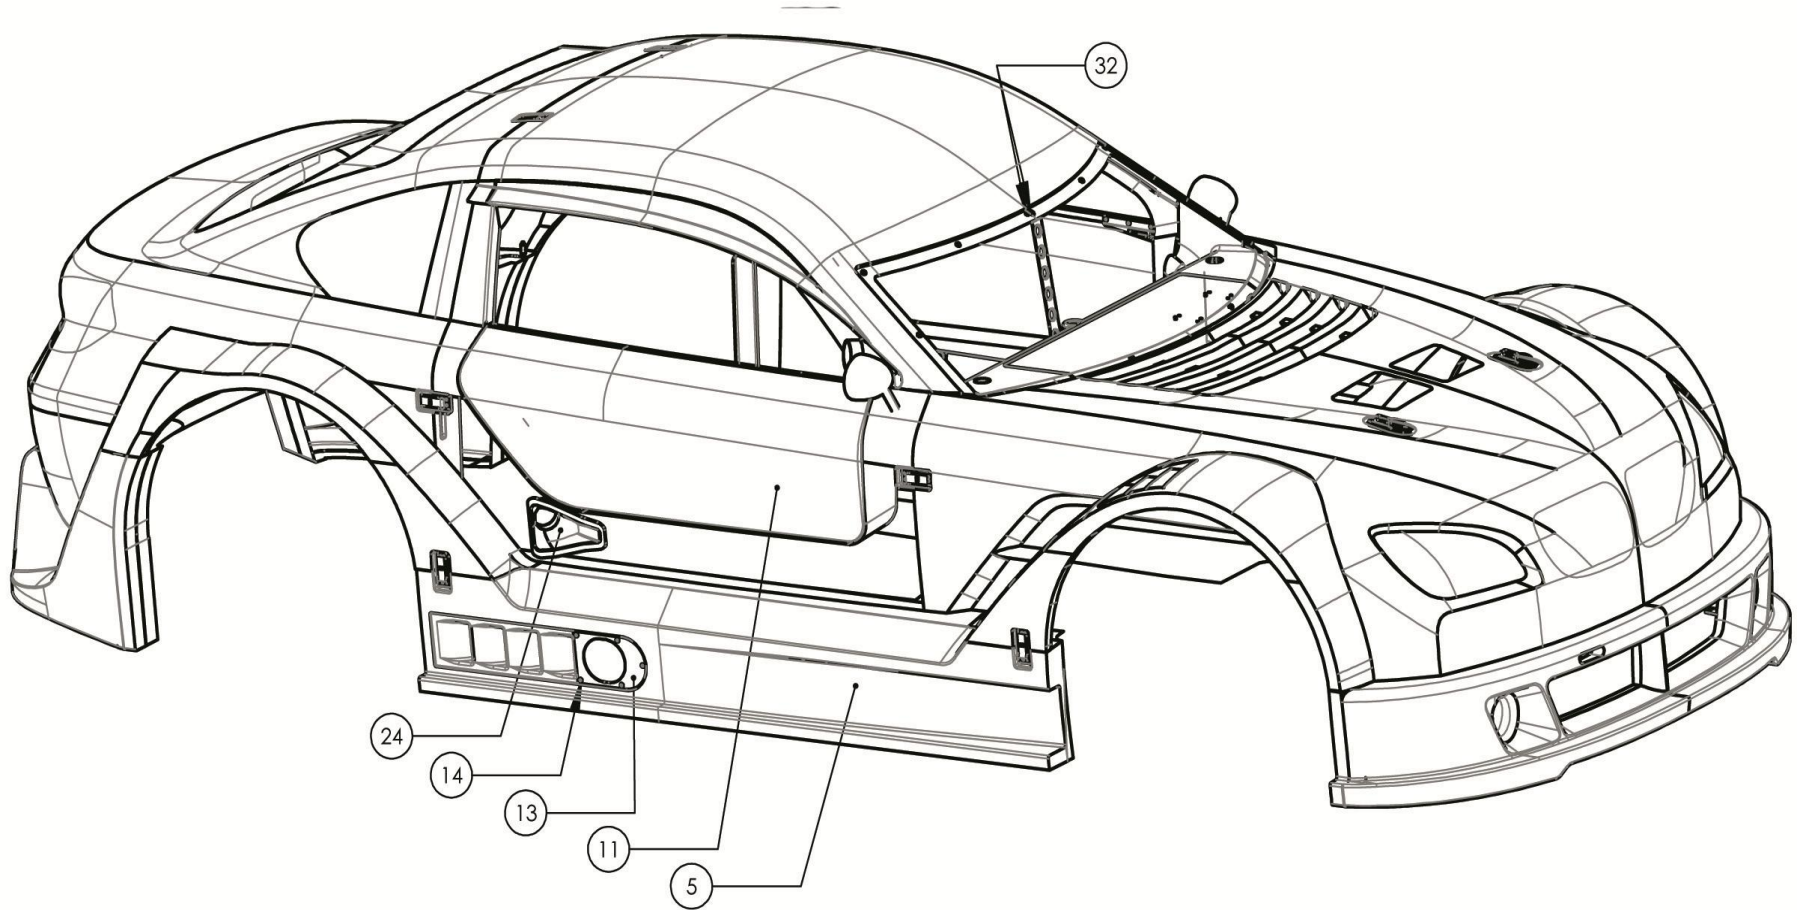

CARROSSERIE

**MITJET
SERIES
RUSSIA**
POWERED BY ARCTIC ENERGY

CARROSSERIE

**MITJET
SERIES
RUSSIA**

POWERED BY ARCTIC ENERGY

TARIFS HT

N°	REF	DESCRIPTION	DESCRIPTION	QTE
1	CC201	CELLULE CENTRALE	CENTRE BODY SHELL	1
2	CC202	PARE CHOC AVANT	FRONT BUMPER	1
3	CC203	PARE CHOC ARRIERE	REAR BUMPER	1
4	CC204	BAS DE CAISSE GAUCHE	LEFT SILL	1
5	CC205	BAS DE CAISSE DROIT	RIGHT SILL	1
6	CC207	CAPOT ARRIERE B6	REAR BODY SHELL "B6"	1
	CC243	CAPOT AR ARCTIC REVOLUTION	REAR BODY SHELL "ARCTIC REVOLUTION"	1
7	CC251	CUSTODE M6 GAUCHE	FRONT GRILL SURROUND M6 LEFT	1
8	CC250	CUSTODE M6 DROITE	FRONT GRILL SURROUND M6 RIGHT	1
9	CC208	PARTIE AMOVIBLE DESSUS MOTEUR	ENGINE UNDER TRAY	1
10	CC215	PORTE GAUCHE	LEFT HAND DOOR	1
11	CC215A	PORTE DROITE	RIGHT HAND DOOR	1
12	EQ290	GRENOUILLERE VEROUILLABLE	DOOR CATCH	2
13	CC212	SORTIE SILENCIEUX	EXHAUST EXIT PORT	1
14	CC273	RIVET POP D4x10	POP RIVET D4X10	64
15	CC16	GRENOUILLERE VEROUILLABLE	BODY LOCKING LATCH	14
16	CC261	CONTRE PLAQUE CROCHET GRENOUILLERE	BODY LATCH HOOK END DOUBLER	14
17	CC17	CROCHET DE GRENOUILLERE	BODY LATCH HOOK	14
18	CC260	CONTRE PLAQUE GRENOUILLERE	BODY LATCH DOUBLER	14
19	CC18	CENTREUR CARROSSERIE RALLONGE	CENTRAL BODY CELL LOCATION PIN	4
20	CC11	RETROVISEUR GAUCHE	LEFT HAND MIRROR	1
21	CC10	RETROVISEUR DROIT	RIGHT HAND MIRROR	1
22	CC270	RENFORT PARE BRISE	WINDSCREEN SUPPORT STRUT	1
23	CC269	PARE BRISE	WINDSCREEN	1
	CC3071	PARE-BRISE CHAUFFANT	WINDSCREEN HEATED	1
24	CC252	PRISE D AIR NACA	AIR INTAKE	2
25	RM202	ATTACHE DAKAR	DAKAR BODY PIN	2
26	CC244	VIS BHC M5x12 CL10.9	TRUSS HEAD SCREW BHC M5X12 CL10.9	8
27	P233	RONDELLE D5 PLATE ZINGUEE	ZINC WASHER D5	8
28	CC227	VIS FHC M6x20 CL10.9	SCREW FHC M6X20 CL10.9	9
29	CC285	JOINT DE PARE BRISE 1M	WIND SCREEN JOINT	4
30	CC211	INSERT AVIATION M5	M5 AVIATION INSERT	11
31	CC227	VIS FHC M6x20 CL10.9	SCREW FHC M6X20 CL10.9	2
32	CC232	RIVET D4x10 TETE FRAISEE	RIVET D4X10 MILLED HEAD	2
33	PT252	RONDELLE D4 D9 75 EP0 75 PLATE	WASHER D4 D9 75 EPO 75 PLATE	4
34	CC291	VIS H M4x12 CL8.8	HEX HEAD SCREW M4X12 CL8.8	4
35	CC206	CAPOT AVANT B6	FRONT BODY SHELL "B6"	1
35	CC253	CAPOT AVANT A6	FRONT BODY SHELL "A6"	1
35	CC249	CAPOT AVANT M6	FRONT BODY SHELL "M6"	1
35	CC213	CAPOT AV ARCTIC REVOLUTION	FRONT BODY SHELL "ARCTIC REVOLUTION"	1
	CC236	CALANDRE DROITE CHROME B6	FRONT GRILL B6 RIGHT CHROME	1
	CC237	CALANDRE GAUCHE CHROME B6	FRONT GRILL B6 LEFT CHROME	1
	CC39	ATTACHE CAPOT A RESSORT	BODY SHELL SPRING CLIP	1
	CC30	CAMLOC EP 9.14mm	CAMLOC EP9.14mm	3
	CC31	RECEPTACLE CAMLOC	CAMLOC RECEPTICAL	3
	CC32	RONDELLE POUR CAMLOC	CAMLOC WASHER	3