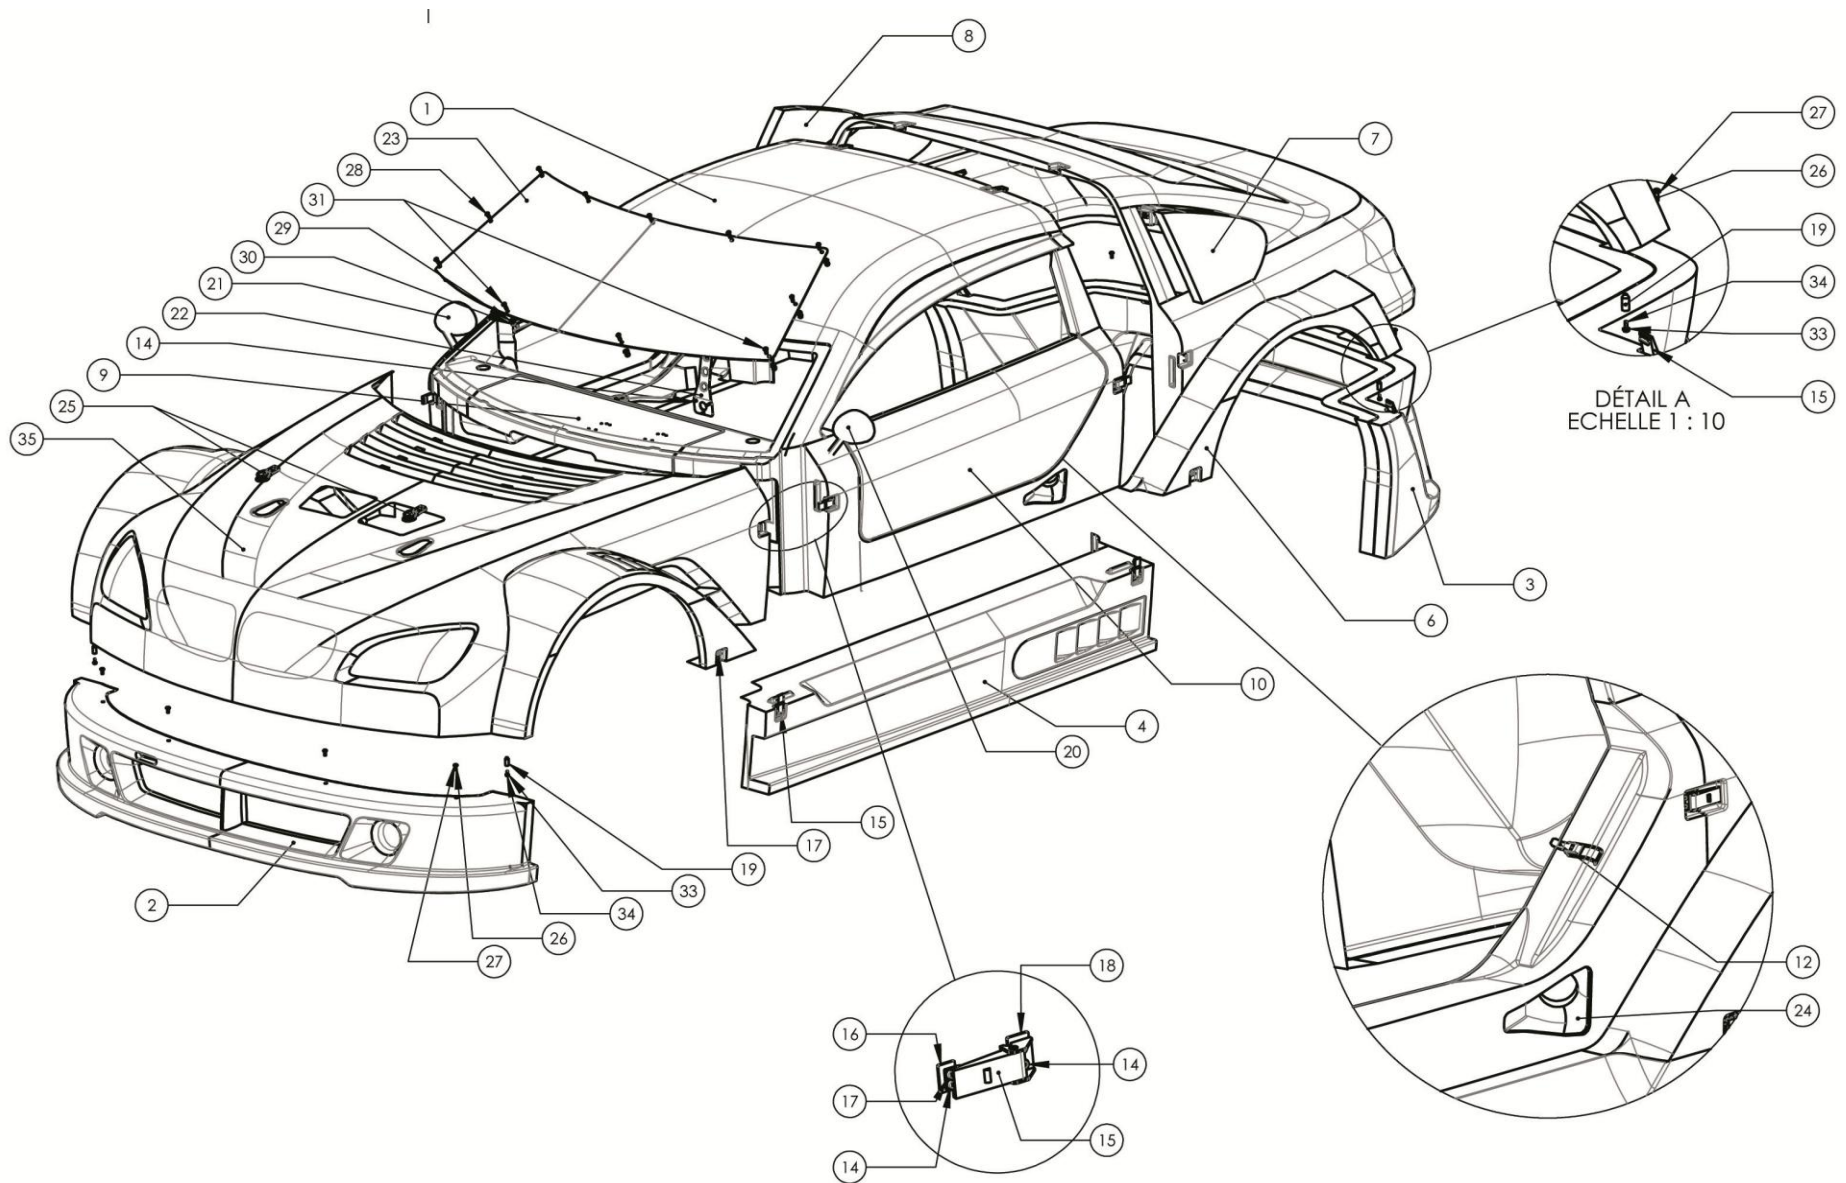

CARROSSERIE

**MITJET
SERIES
RUSSIA**
POWERED BY ARCTIC ENERGY

CARROSSERIE

**MITJET
SERIES
RUSSIA**

POWERED BY ARCTIC ENERGY

TARIFS HT

N°	REF	DESCRIPTION	DESCRIPTION	QTE
1	CC201	CELLULE CENTRALE	CENTRE BODY SHELL	1
2	CC202	PARE CHOC AVANT	FRONT BUMPER	1
3	CC203	PARE CHOC ARRIERE	REAR BUMPER	1
4	CC204	BAS DE CAISSE GAUCHE	LEFT SILL	1
5	CC205	BAS DE CAISSE DROIT	RIGHT SILL	1
6	CC207	CAPOT ARRIERE B6	REAR BODY SHELL "B6"	1
	CC243	CAPOT AR ARCTIC REVOLUTION	REAR BODY SHELL "ARCTIC REVOLUTION"	1
7	CC251	CUSTODE M6 GAUCHE	FRONT GRILL SURROUND M6 LEFT	1
8	CC250	CUSTODE M6 DROITE	FRONT GRILL SURROUND M6 RIGHT	1
9	CC208	PARTIE AMOVIBLE DESSUS MOTEUR	ENGINE UNDER TRAY	1
10	CC215	PORTE GAUCHE	LEFT HAND DOOR	1
11	CC215A	PORTE DROITE	RIGHT HAND DOOR	1
12	EQ290	GRENOUILLERE VEROUILLABLE	DOOR CATCH	2
13	CC212	SORTIE SILENCIEUX	EXHAUST EXIT PORT	1
14	CC273	RIVET POP D4x10	POP RIVET D4X10	64
15	CC16	GRENOUILLERE VEROUILLABLE	BODY LOCKING LATCH	14
16	CC261	CONTRE PLAQUE CROCHET GRENOUILLERE	BODY LATCH HOOK END DOUBLER	14
17	CC17	CROCHET DE GRENOUILLERE	BODY LATCH HOOK	14
18	CC260	CONTRE PLAQUE GRENOUILLERE	BODY LATCH DOUBLER	14
19	CC18	CENTREUR CARROSSERIE RALLONGE	CENTRAL BODY CELL LOCATION PIN	4
20	CC11	RETROVISEUR GAUCHE	LEFT HAND MIRROR	1
21	CC10	RETROVISEUR DROIT	RIGHT HAND MIRROR	1
22	CC270	RENFORT PARE BRISE	WINDSCREEN SUPPORT STRUT	1
23	CC269	PARE BRISE	WINDSCREEN	1
	CC3071	PARE-BRISE CHAUFFANT	WINDSCREEN HEATED	1
24	CC252	PRISE D AIR NACA	AIR INTAKE	2
25	RM202	ATTACHE DAKAR	DAKAR BODY PIN	2
26	CC244	VIS BHC M5x12 CL10.9	TRUSS HEAD SCREW BHC M5X12 CL10.9	8
27	P233	RONDELLE D5 PLATE ZINGUEE	ZINC WASHER D5	8
28	CC227	VIS FHC M6x20 CL10.9	SCREW FHC M6X20 CL10.9	9
29	CC285	JOINT DE PARE BRISE 1M	WIND SCREEN JOINT	4
30	CC211	INSERT AVIATION M5	M5 AVIATION INSERT	11
31	CC227	VIS FHC M6x20 CL10.9	SCREW FHC M6X20 CL10.9	2
32	CC232	RIVET D4x10 TETE FRAISEE	RIVET D4X10 MILLED HEAD	2
33	PT252	RONDELLE D4 D9 75 EP0 75 PLATE	WASHER D4 D9 75 EPO 75 PLATE	4
34	CC291	VIS H M4x12 CL8.8	HEX HEAD SCREW M4X12 CL8.8	4
35	CC206	CAPOT AVANT B6	FRONT BODY SHELL "B6"	1
35	CC253	CAPOT AVANT A6	FRONT BODY SHELL "A6"	1
35	CC249	CAPOT AVANT M6	FRONT BODY SHELL "M6"	1
35	CC213	CAPOT AV ARCTIC REVOLUTION	FRONT BODY SHELL "ARCTIC REVOLUTION"	1
	CC236	CALANDRE DROITE CHROME B6	FRONT GRILL B6 RIGHT CHROME	1
	CC237	CALANDRE GAUCHE CHROME B6	FRONT GRILL B6 LEFT CHROME	1
	CC39	ATTACHE CAPOT A RESSORT	BODY SHELL SPRING CLIP	1
	CC30	CAMLOC EP 9.14mm	CAMLOC EP9.14mm	3
	CC31	RECEPTACLE CAMLOC	CAMLOC RECEPTICAL	3
	CC32	RONDELLE POUR CAMLOC	CAMLOC WASHER	3