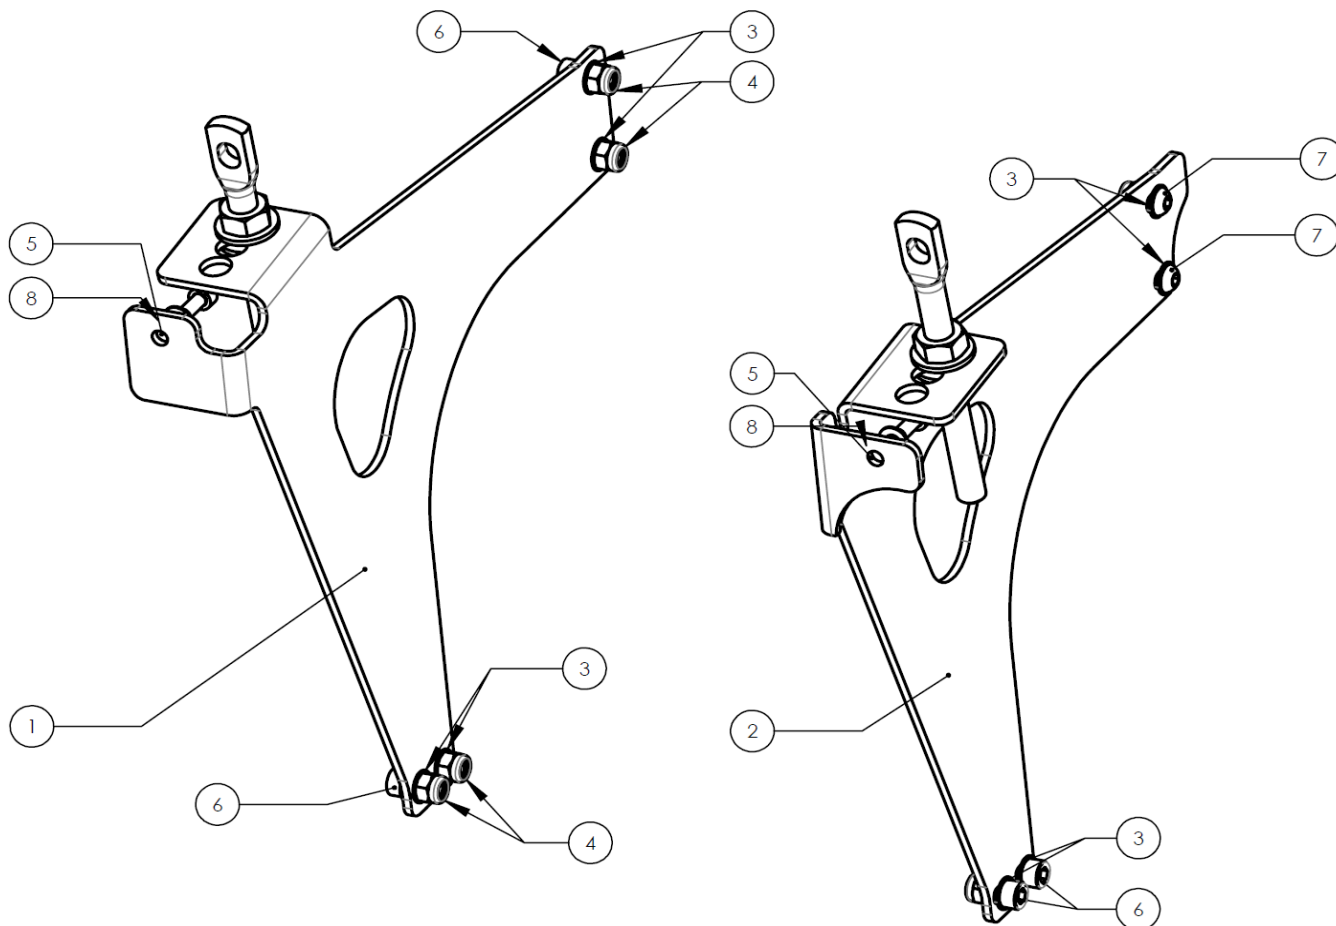

SUPPORT RADIATEUR CAPOT

TARIFS HT

N°	REF	DESCRIPTION	DESCRIPTION	QTE
1	RM200	SUPPORT RADIA CAPOT DROIT	RIGHT HAND RADIATOR AND FRONT SHELL SUPPORT	1
2	RM201	SUPPORT RADIA CAPOT GAUCHE	LEFT HAND RADIATOR AND FRONT SHELL SUPPORT	1
3	EQ225	RONDELLE D6 D12 EP0 5 ONDULEE	ANTI VIBRATION WASHER D6 D12 0.5mm	16
4	CC245	ECROU M6 NYLSTOP ZINGUE	ZINC NYLOCK NUT M6	8
5	RM207	VIS CHC M5-12 cl8.8 zn	CAP HEAD SCREW M5X12 CL8.8 ZINC	2
6	RM208	VIS CHC M6x12 CL12.9 ZN	CAP HEAD SCREW M6X12 CL12.9 ZINC	6
7	RM209	VIS BHC M6x12 CL10.9	TRUSS HEAD SCREW M6X12 CL10.9	2
8	P233	RONDELLE D5 PLATE ZINGUEE	ZINC WASHER D5	2