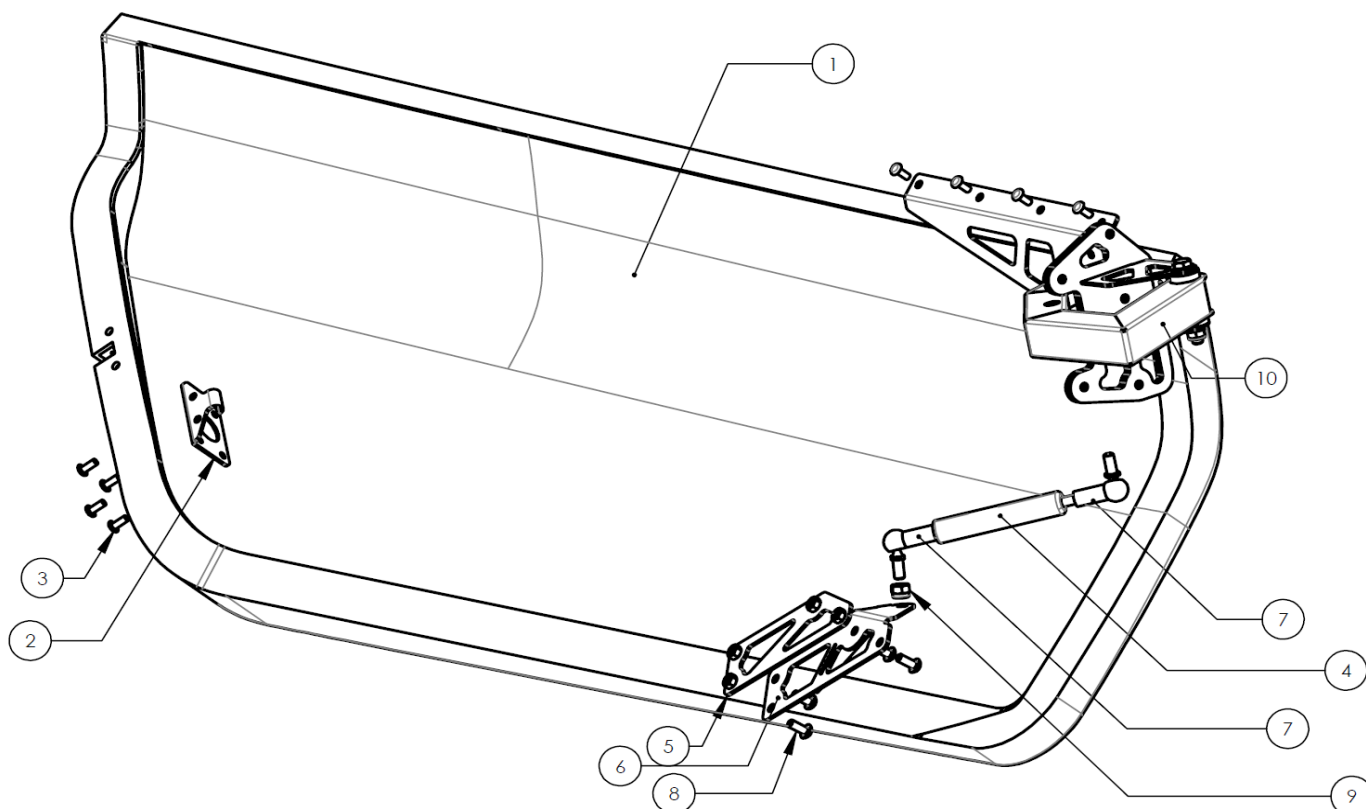

PORTE GAUCHE

TARIFS HT

| N° | REF | DESCRIPTION | DESCRIPTION | QTE |
|----|-------|-------------------------------|-------------------------------------|-----|
| 1 | CC215 | PORTE GAUCHE | LEFT HAND DOOR | 1 |
| 2 | CC217 | CROCHET GRENOILLERE PORTE | DOOR CATCH PLATE | 1 |
| 3 | CC273 | RIVET POP D4x10 | POP RIVET D4X10 | 10 |
| 4 | CC219 | VERIN GAZ D6 D15 C40 F100N | GAS DAMPER D6 D15 C40 F100N | 1 |
| 5 | CC241 | CONTRE PLAQ SUP VERIN PORTE G | LEFT HAND DOOR DAMPER SUPPORT | 1 |
| 6 | CC242 | TOLE SUPPORT VERIN PORTE | LEFT HAND DOOR DAMPER SUPPORT PLATE | 1 |
| 7 | P212 | ROTULE A 90° M6 | 90° BALL JOINT M6 | 2 |
| 8 | CC244 | VIS BHC M5x12 CL10.9 | TRUSS HEAD SCREW BHC M5X12 CL10.9 | 4 |
| 9 | CC245 | ECROU M6 NYLSTOP ZINGUE | ZINC NYLOCK NUT M6 | 1 |
| 10 | CC216 | CHARNIERE PORTE G ASSEMBLEE | LEFT HAND DOOR LOCK ASSEMBLY | 1 |