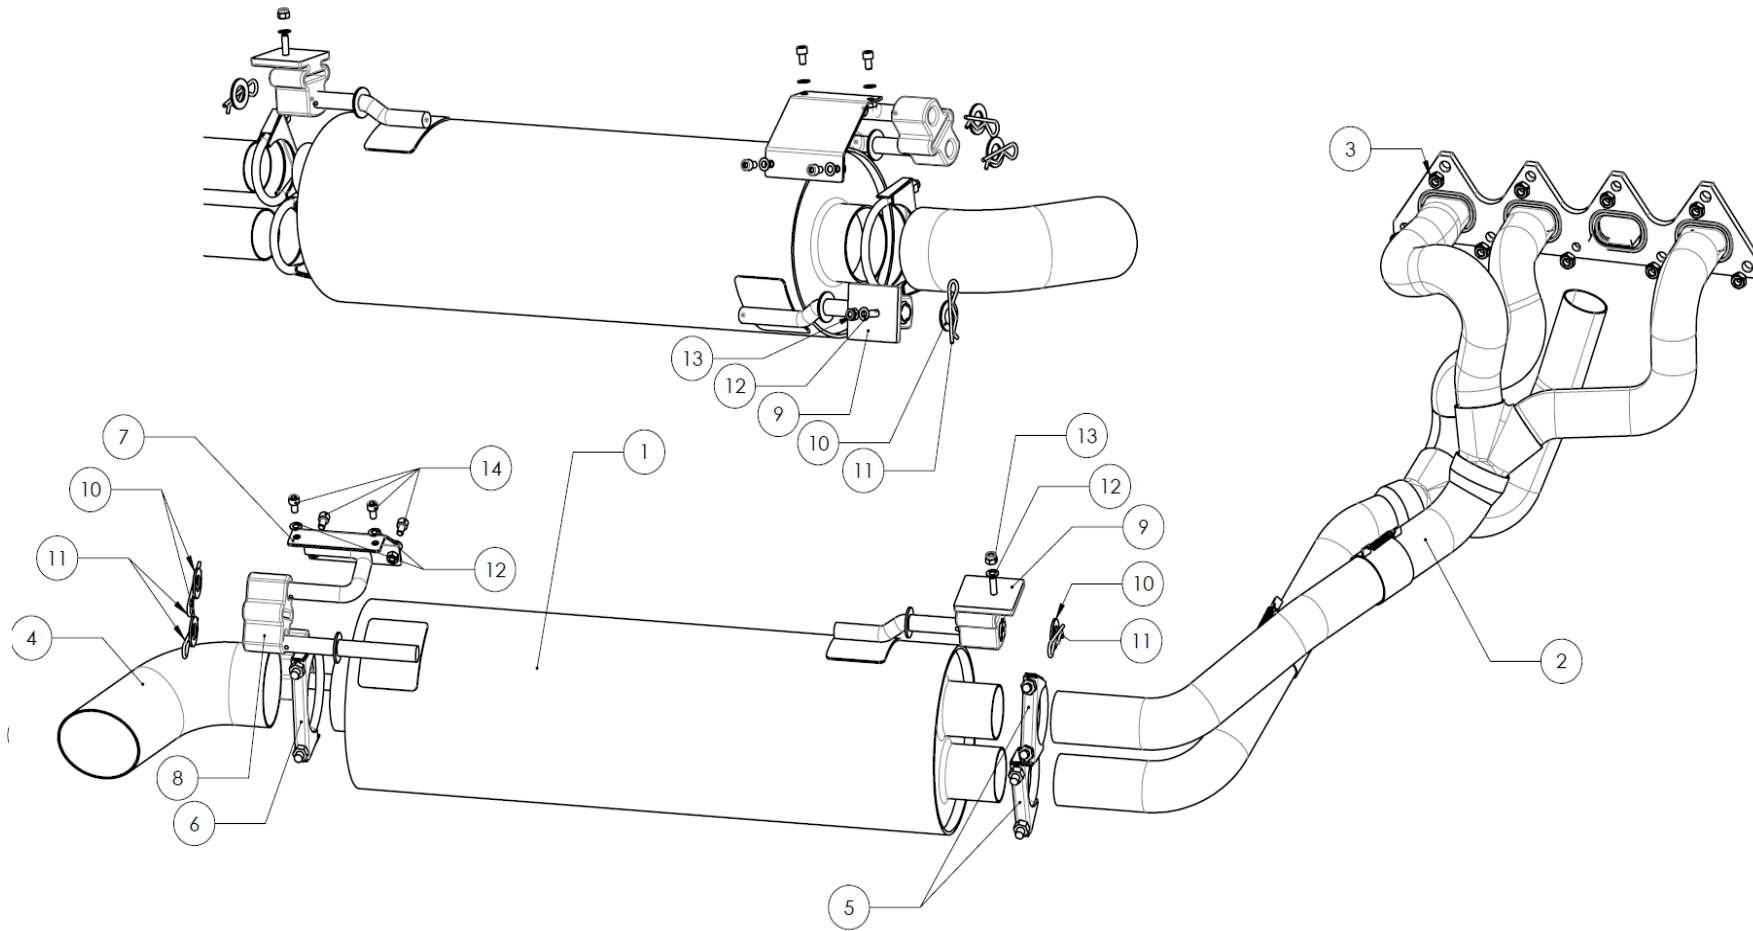

**MITJET
SERIES
RUSSIA**
POWERED BY ARCTIC ENERGY

ECHAPPEMENT

TARIFS HT

N°	REF	DESCRIPTION	DESCRIPTION	QTE
1	ECH200A	SILENCIEUX VERSION SB	SB VERSION SILENCER	1
2	ECH201	COLLECTEUR ECHAPPEMENT + LIGNE	EXHAUST MANIFOLD AND FRONT PIPE	1
3	ECH205	ECROU M8 ECHAPPEMENT	M8 EXHAUST NUT	9
4	ECH204	SILENCIEUX	EXHAUST TAIL PIPE	1
5	ECH202	COLLIER ECHAPPEMENT D52	EXHAUST CLAMP D52	2
6	ECH203	COLLIER ECHAPPEMENT D76	EXHAUST CLAMP D76	1
7	ECH211	SUPPORT SB ECHAPPEMENT	SB EXHAUST SUPPORT	1
8	ECH210	SILENT BLOC ECHAPPEMENT	EXHAUST RUBBER MOUNT	1
9	ECH209	SILENT BLOC A VISSER	EXHAUST MOUNT SCREW PLATE	2
10	ECH212	RONDELLE SOUDER SILENCIEUX SB	SB SILENCER RETAINING WASHER	4
11	ECH213	GOUPILLE BETA D3 AXE D14 A D20	SPLIT PIN D3 D14XD20	4
12	EQ225	RONDELLE D6 D12 EP0 5 ONDULEE	ANTI VIBRATION WASHER D6 D12 0.5mm	6
13	CC245	ECROU M6 NYLSTOP ZINGUE	ZINC NYLOCK NUT M6	2
14	CH246	VIS CHC M6x10 CL8.8	CAP HEAD SCREW M6X10 CL8.8	4