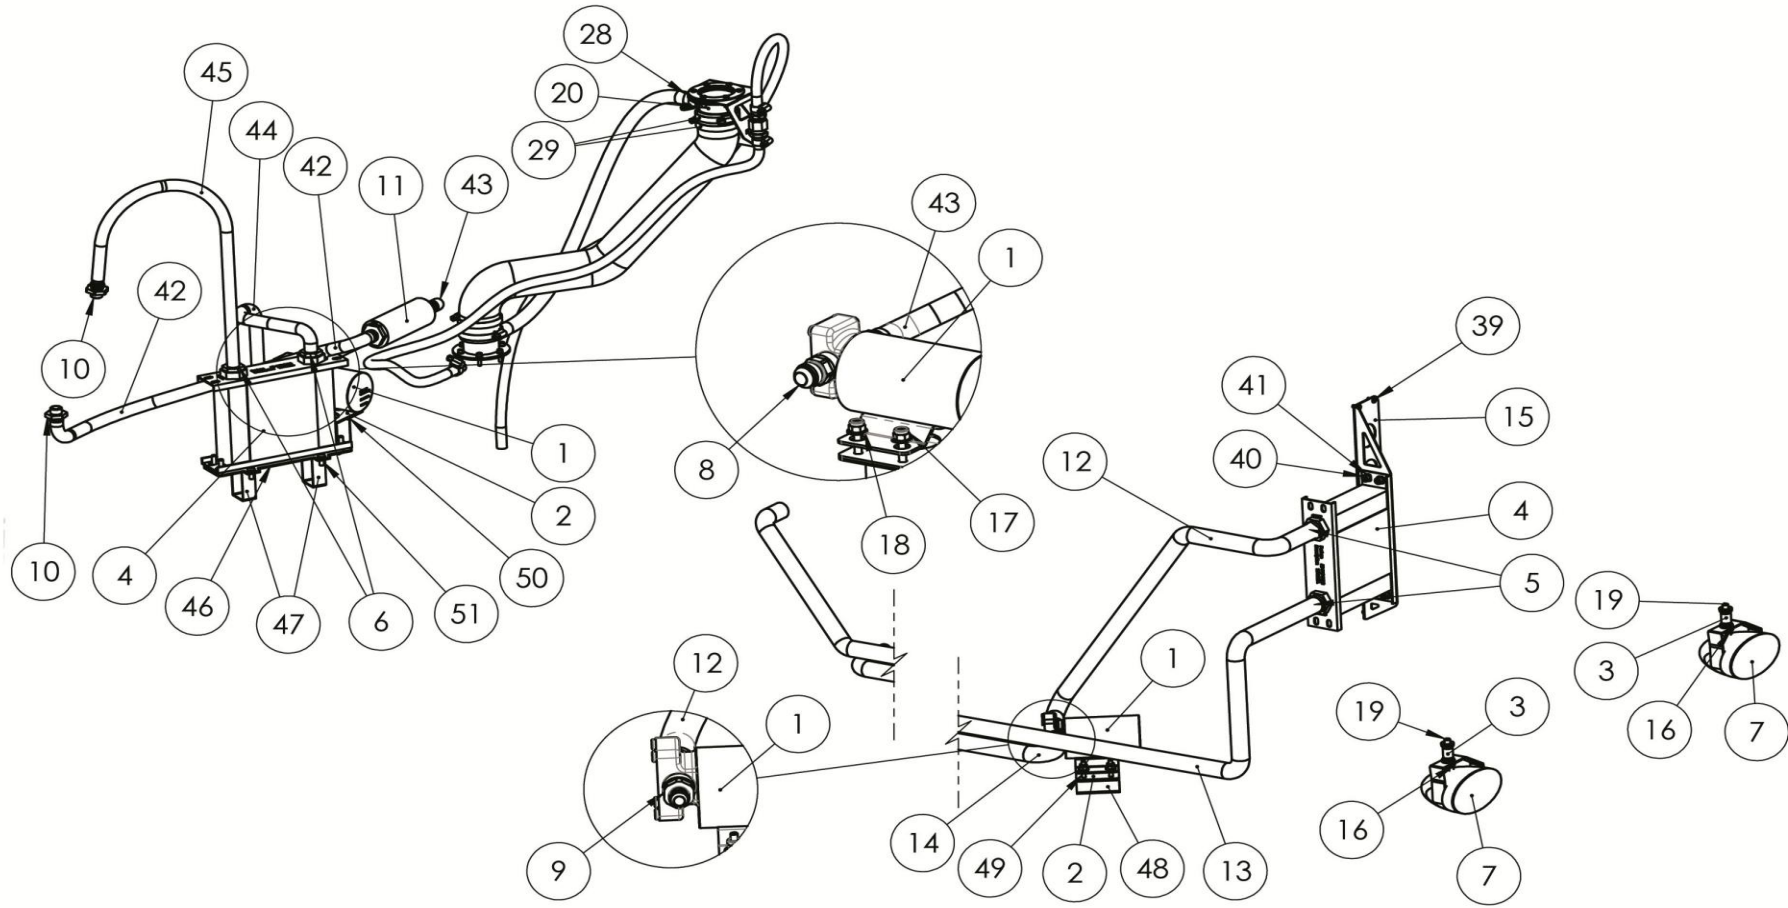

**MITJET
SERIES
RUSSIA**
POWERED BY ARCTIC ENERGY

KIT ENDURANCE

**MITJET
SERIES
RUSSIA**
POWERED BY ARCTIC ENERGY

KIT ENDURANCE

MITJET
SERIES
RUSSIA

POWERED BY ARCTIC ENERGY

TARIFS HT

N°	REF	DESCRIPTION	DESCRIPTION	QTE
1	TAR232	POMPE HUILE ELEC. 12V	ELECTRIC OIL PUMP 12V	2
2	BV309	TOLE FIXATION POMPE HUILE ELEC	ELECTRIC OIL PUMP FIXATION PLATE	2
3	CC259	ENTRETOISE PHARE ENDURANCE	LONG RANGE LIGHT SUPPORT	2
4	TAR234	RADIATEUR HUILE	OIL RADIATOR	2
5	BV303	ADAPTEUR M22X1.5 DASH6	ADAPTOR M22X1.5 DASH6	2
6	TAR247	ADAPTEUR M22X1.5 DASH8	ADAPTOR M22X1.5 DASH8	2
7	CC258	PROJECTEUR AV	FRONT LIGHT	2
8	TAR233	REPRISE 6 PANS DASH08	HEX CONNECTOR DASH08	2
9	BV305	REPRISE 6 PANS DASH06	HEX CONNECTOR DASH06	2
10	TAR249	ADAPTEUR M16X1.5 DASH8	ADAPTOR M16X1.5 DASH8	2
11	TAR236	FILTRE	FILTER	1
12	BV306	DURITE N 1 REFROIDISSEMENT BV	COOLING PIPE N°1 GEAR BOX	1
13	BV307	DURITE N 2 REFROIDISSEMENT BV	COOLING PIPE N°2 GEAR BOX	1
14	BV308	DURITE N 3 REFROIDISSEMENT BV	COOLING PIPE N°2 GEAR BOX	1
15	BV304	TOLE SUPPORT RADIA HUILE BV	GEAR BOX OIL RADIATOR SUPPORT BRACKET	1
16	P232	RONDELLE D8 M ZN	WASHER D8 M ZINC	2
17	CC245	ECROU M6 NYLSTOP ZINGUE	ZINC NYLOCK NUT M6	14
18	CC228	RONDELLE D6 D14 PLATE	WASHER D6 D14	8
19	EQ219	VIS H M8x45-25 CL10.9	HEX HEAD SCREW M8X45-25 CL10.9	2
20	RE234	GOULOTTE HAUTE	UPPER FUEL FILLER PIPE	1
21	RE200	BOUCHON ESSENCE	FUEL CAP	1
22	ES216	GOULOTTE REMPLISSAGE ESSENCE 2L	FUEL FILLER PIPE	1
23	RE235	GOULOTTE BASSE	LOWER FUEL FILLER PIPE	1
24	RE236	SUPPORT REMPLISSAGE ESSENCE	FUEL FILLER PIPE SUPPORT	1
25	TAR257	CAVALIER LONG D40	C CLAMP D40	1
26	RE203	JOINT CUIVRE D4 D8	COPPER WASHER D4 D8	6
27	TAR209	VIS CHC M4x16 CL12.9	CAP HEAD SCREW M4X16 CL12.9	6
28	TAR262	COLLIER SERFLEX D16 D25 LG 9	JUBILEE CLIP D16 D25 LG 9	2
29	EQ3021	COLLIER SERFLEX D60 D80	SERFLEX CLAMP D60 D80	4
30	RE227	VIS H M6x16 CL 10.9	HEX HEAD SCREW M6X16 CL10.9	2
31	CH245	RONDELLE D6 D14 PLATE BICHRO	BICHROME WASHER D6 D14	4
32	RE209	VIS FHC M4x16 CL10.9	COUNTER SUNK SCREW M4X16 CL10.9	6
33	ES218	DURITE EAU D8 NOIR	WATER PIPE D8 BLACK	1
34	ES210	COLLIER SERFLEX D8 D16 LG 9	JUBILEE CLIP D8 D16 LG9	3
35	RE237	RACCORD MISE A L AIR 9-16 D8	AIR BREATHER PIPE CONNECTOR 9-16 D8	1
36	RE238	CLAPET MISE A AIR ANTI-RETOUR	AIR BREAHER PIPE NON RETURN VALVE	1
37	ES217	DURITE ESSENCE D12 NOIR	FUEL PIPE D12 BLACK	1
38	ES218	DURITE EAU D8 NOIR	WATER PIPE D8 BLACK	1
39	CC273	RIVET POP D4x10	POP RIVET D4X10	4
40	TR221	VIS CHC M6x16 CL8.8	CAP HEAD SCREW CHC M6X16 CL8.8	4
41	EQ225	RONDELLE D6 D12 EP0 5 ONDULEE	ANTI VIBRATION WASHER D6 D12 0.5mm	8
42	TAR3009	DURITE N°3 PONT DASH8 420MM 45° 90°	COOLING PIPE N°3 DIFF	1
43	TAR3008	DURITE N°2 PONT DASH8 140MM DROIT 90°	COOLING PIPE N°2 DIFF	1
44	TAR3007	DURITE N°1 PONT DASH8 310MM DROIT 90°	COOLING PIPE N°1 DIFF	1
45	TAR3010	DURITE N°4 PONT DASH8 600MM DROIT/DROIT	COOLING PIPE N°4 DIFF	1
46	TAR3006	SUPPORT RADIA PONT	DIFFERENTIAL OIL COOLER SUPPORT	1
47	TAR3005	CAVALIER RADIA PONT	DIFFERENTIAL OIL COOLER SUPPORT CLAMP	2
48	BV300	CAVALIER SUP POMPE AV	FRONT OIL PUMP SUPPORT	1
49	P228	VIS BHC M6x30	TRUSS HEAD SCREW M6X30	8
50	TAR248	CAVALIER SUP POMPE AR	REAR OIL PUMP SUPPORT BRACKET	1
51	TAR213	VIS BHC M6x16 EMB	TRUSS HEAD SCREW M6X16 EMB	4
	BV286	KIT REFROID BV	GEAR BOX COOLING KIT	1
	TAR230	KIT REFROID PONT	DIFFERENTIAL COOLING KIT	1
	CC255	KIT ESSUIE GLACE	WINDSCREEN WASHER KIT	1
	CC256	KIT DESEMBUAGE	DE MIST KIT	1
	CC257	KIT PHARE AVANT	FRONT LIGHT KIT	1