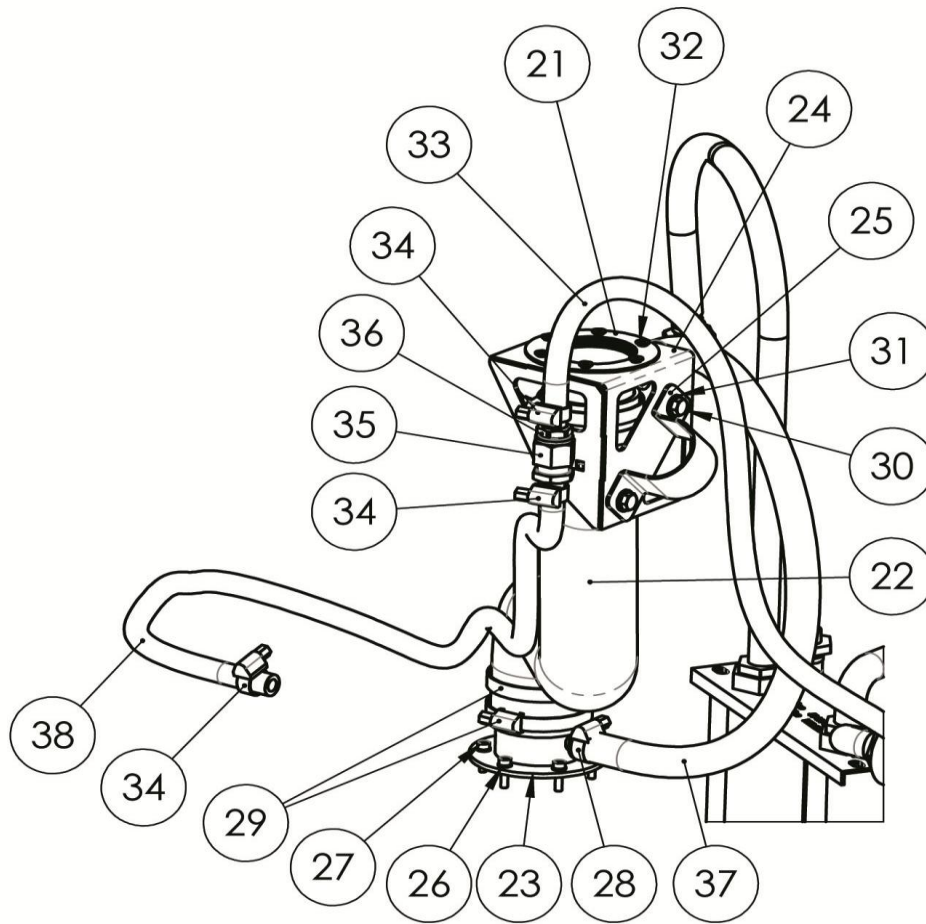

**MITJET
SERIES
RUSSIA**
POWERED BY ARCTIC ENERGY

KIT ENDURANCE

**MITJET
SERIES
RUSSIA**
POWERED BY ARCTIC ENERGY

KIT ENDURANCE

MITJET
SERIES
RUSSIA

POWERED BY ARCTIC ENERGY

TARIFS HT

N°	REF	DESCRIPTION	DESCRIPTION	QTE
1	TAR232	POMPE HUILE ELEC. 12V	ELECTRIC OIL PUMP 12V	2
2	BV309	TOLE FIXATION POMPE HUILE ELEC	ELECTRIC OIL PUMP FIXATION PLATE	2
3	CC259	ENTRETOISE PHARE ENDURANCE	LONG RANGE LIGHT SUPPORT	2
4	TAR234	RADIATEUR HUILE	OIL RADIATOR	2
5	BV303	ADAPTEUR M22X1.5 DASH6	ADAPTOR M22X1.5 DASH6	2
6	TAR247	ADAPTEUR M22X1.5 DASH8	ADAPTOR M22X1.5 DASH8	2
7	CC258	PROJECTEUR AV	FRONT LIGHT	2
8	TAR233	REPRISE 6 PANS DASH08	HEX CONNECTOR DASH08	2
9	BV305	REPRISE 6 PANS DASH06	HEX CONNECTOR DASH06	2
10	TAR249	ADAPTEUR M16X1.5 DASH8	ADAPTOR M16X1.5 DASH8	2
11	TAR236	FILTRE	FILTER	1
12	BV306	DURITE N 1 REFROIDISSEMENT BV	COOLING PIPE N°1 GEAR BOX	1
13	BV307	DURITE N 2 REFROIDISSEMENT BV	COOLING PIPE N°2 GEAR BOX	1
14	BV308	DURITE N 3 REFROIDISSEMENT BV	COOLING PIPE N°2 GEAR BOX	1
15	BV304	TOLE SUPPORT RADIA HUILE BV	GEAR BOX OIL RADIATOR SUPPORT BRACKET	1
16	P232	RONDELLE D8 M ZN	WASHER D8 M ZINC	2
17	CC245	ECROU M6 NYLSTOP ZINGUE	ZINC NYLOCK NUT M6	14
18	CC228	RONDELLE D6 D14 PLATE	WASHER D6 D14	8
19	EQ219	VIS H M8x45-25 CL10.9	HEX HEAD SCREW M8X45-25 CL10.9	2
20	RE234	GOULOTTE HAUTE	UPPER FUEL FILLER PIPE	1
21	RE200	BOUCHON ESSENCE	FUEL CAP	1
22	ES216	GOULOTTE REMPLISSAGE ESSENCE 2L	FUEL FILLER PIPE	1
23	RE235	GOULOTTE BASSE	LOWER FUEL FILLER PIPE	1
24	RE236	SUPPORT REMPLISSAGE ESSENCE	FUEL FILLER PIPE SUPPORT	1
25	TAR257	CAVALIER LONG D40	C CLAMP D40	1
26	RE203	JOINT CUIVRE D4 D8	COPPER WASHER D4 D8	6
27	TAR209	VIS CHC M4x16 CL12.9	CAP HEAD SCREW M4X16 CL12.9	6
28	TAR262	COLLIER SERFLEX D16 D25 LG 9	JUBILEE CLIP D16 D25 LG 9	2
29	EQ3021	COLLIER SERFLEX D60 D80	SERFLEX CLAMP D60 D80	4
30	RE227	VIS H M6x16 CL 10.9	HEX HEAD SCREW M6X16 CL10.9	2
31	CH245	RONDELLE D6 D14 PLATE BICHRO	BICHROME WASHER D6 D14	4
32	RE209	VIS FHC M4x16 CL10.9	COUNTER SUNK SCREW M4X16 CL10.9	6
33	ES218	DURITE EAU D8 NOIR	WATER PIPE D8 BLACK	1
34	ES210	COLLIER SERFLEX D8 D16 LG 9	JUBILEE CLIP D8 D16 LG9	3
35	RE237	RACCORD MISE A L AIR 9-16 D8	AIR BREATHER PIPE CONNECTOR 9-16 D8	1
36	RE238	CLAPET MISE A AIR ANTI-RETOUR	AIR BREAHER PIPE NON RETURN VALVE	1
37	ES217	DURITE ESSENCE D12 NOIR	FUEL PIPE D12 BLACK	1
38	ES218	DURITE EAU D8 NOIR	WATER PIPE D8 BLACK	1
39	CC273	RIVET POP D4x10	POP RIVET D4X10	4
40	TR221	VIS CHC M6x16 CL8.8	CAP HEAD SCREW CHC M6X16 CL8.8	4
41	EQ225	RONDELLE D6 D12 EP0 5 ONDULEE	ANTI VIBRATION WASHER D6 D12 0.5mm	8
42	TAR3009	DURITE N°3 PONT DASH8 420MM 45° 90°	COOLING PIPE N°3 DIFF	1
43	TAR3008	DURITE N°2 PONT DASH8 140MM DROIT 90°	COOLING PIPE N°2 DIFF	1
44	TAR3007	DURITE N°1 PONT DASH8 310MM DROIT 90°	COOLING PIPE N°1 DIFF	1
45	TAR3010	DURITE N°4 PONT DASH8 600MM DROIT/DROIT	COOLING PIPE N°4 DIFF	1
46	TAR3006	SUPPORT RADIA PONT	DIFFERENTIAL OIL COOLER SUPPORT	1
47	TAR3005	CAVALIER RADIA PONT	DIFFERENTIAL OIL COOLER SUPPORT CLAMP	2
48	BV300	CAVALIER SUP POMPE AV	FRONT OIL PUMP SUPPORT	1
49	P228	VIS BHC M6x30	TRUSS HEAD SCREW M6X30	8
50	TAR248	CAVALIER SUP POMPE AR	REAR OIL PUMP SUPPORT BRACKET	1
51	TAR213	VIS BHC M6x16 EMB	TRUSS HEAD SCREW M6X16 EMB	4
	BV286	KIT REFROID BV	GEAR BOX COOLING KIT	1
	TAR230	KIT REFROID PONT	DIFFERENTIAL COOLING KIT	1
	CC255	KIT ESSUIE GLACE	WINDSCREEN WASHER KIT	1
	CC256	KIT DESEMBUAGE	DE MIST KIT	1
	CC257	KIT PHARE AVANT	FRONT LIGHT KIT	1