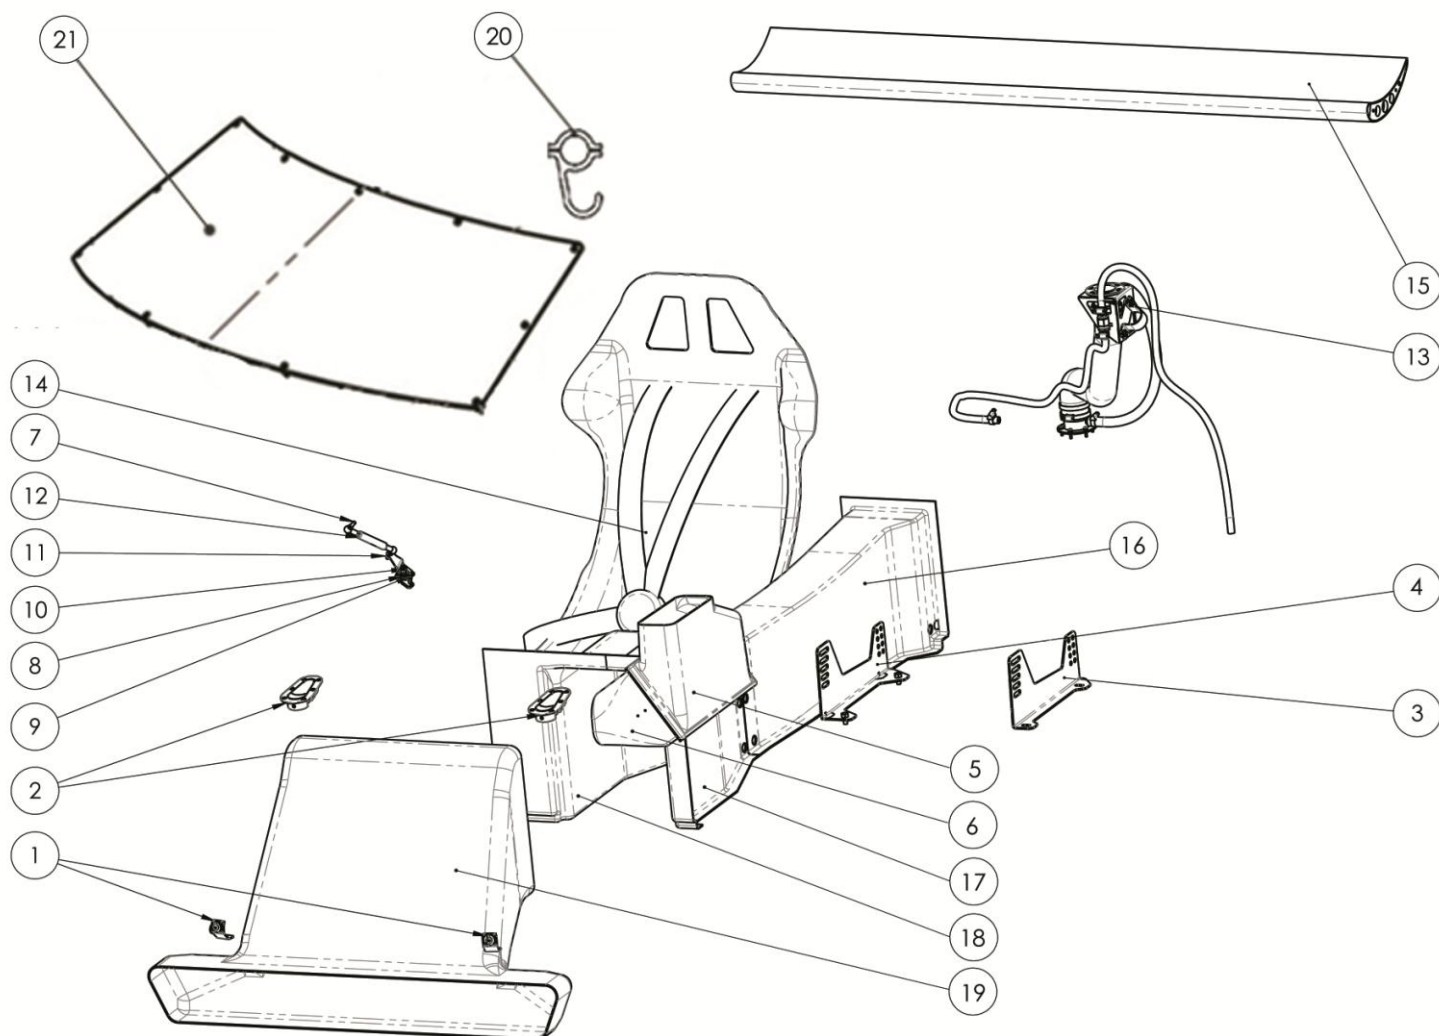

## OPTIONS

## TARIFS HT

N°	REF	DESCRIPTION	DESCRIPTION	QTE
1	CC290	KIT ATTACHE CAPOT AVANT	FRONT SHELL SUPPORT KIT	1
2	CC3025	AEROCATCH	AEROCATCH	1
3	H3008	EQUERRE G SIEGE PILOTE ST	LEFT HAND SEAT FRAME ST	1
4	H3009	EQUERRE D SIEGE PILOTE ST	RIGHT HAND SEAT FRAME ST	1
5	OPT205A	BOITE A AIR SUP CARBONE	CARBON FIBRE UPPER AIR BOX	1
6	OPT205	BOITE A AIR INF CARBONE	CARBON FIBRE LOWER AIR BOX	1
7	P212	ROTULE A 90° M6	90° BALL JOINT M6	2
8	CC242A	TOLE SUPPORT VERIN PORTE D	RIGHT HAND DOOR DAMPER SUPPORT	1
9	CC241A	CONTRE PLAQ SUP VERIN PORTE D	RIGHT HAND DOOR DAMPER SUPPORT PLATE	1
10	CC244	VIS BHC M5x12 CL10.9	TRUSS HEAD SCREW BHC M5X12 CL10.9	4
11	CC245	ECROU M6 NYLSTOP ZINGUE	ZINC NYLOCK NUT M6	1
12	CC219	VERIN GAZ D6 D15 C40 F100N	GAS DAMPER D6 D15 C40 F100N	1
13	RE233	KIT GOULOTTE REMPLISSAGE ENDU	FUEL TANK FILLER KIT	1
14	OPT200	BAQUET PASSAGER	PASSENGER SEAT	1
15	OPT203	AILERON CARBONE	CARBON FIBRE AILERON	1
16	OPT202	TUNNEL AR CARBONE	CARBON FIBRE REAR TUNNEL	1
17	OPT201	TUNNEL AVG CARBONE	CARBON FIBRE FRONT LEFT TUNNEL	1
18	OPT201A	TUNNEL AVD CARBONE	CARBON FIBRE FRONT RIGHT TUNNEL	1
19	OPT204	ECOPE AIR RADIATEUR CARBONE	CARBON FIBRE AIR SCOOP	1
20	OPT223	SUPPORT VOLANT SUR ARCEAU	SUPPORT FOR STEERING WHEEL ON ROLL BAR	1
21	OPT224	KIT PARE BRISE CHAUFFANT 2L	WINDSCREEN HEATED KIT	1
	OPT206	KIT CARBONE COMPLET MITJET 2.0	MITJET 2.0 CARBON FIBRE KIT COMPLETE	1
	OPT207	KIT ENDURANCE COMPLET	ENDURANCE KIT COMPLETE	1
	OPT208	CAPTEUR CHRONO	CHRONO SENSOR	1
	OPT209	KIT PRESSION ESSENCE	FUEL PRESSURE KIT	1
	OPT210	PADDLESHIFT SADEV MITJET 2L	MITJET 2L PADDLESHIFT SADEV	1
	MOYEU	MOYEU ALU POUR VOLANT	ALUMINIUM HUB FOR FLYWHEEL	1
	TRANSPONDEUR	TRANSPONDEUR	TRANSPONDER	1
	CAMERA	CAMERA SMARTYCAM HD 2L	CAMERA SMARTYCAM HD 2L	1
	OPT3009	BAQUET SUPERTOURISME	SUPERTOURISME SEAT	1
	OPT3010	SYSTEME CHRONO MESSENGER OLED	TIME KEEPING MESSENGER SYSTEM OLED	1