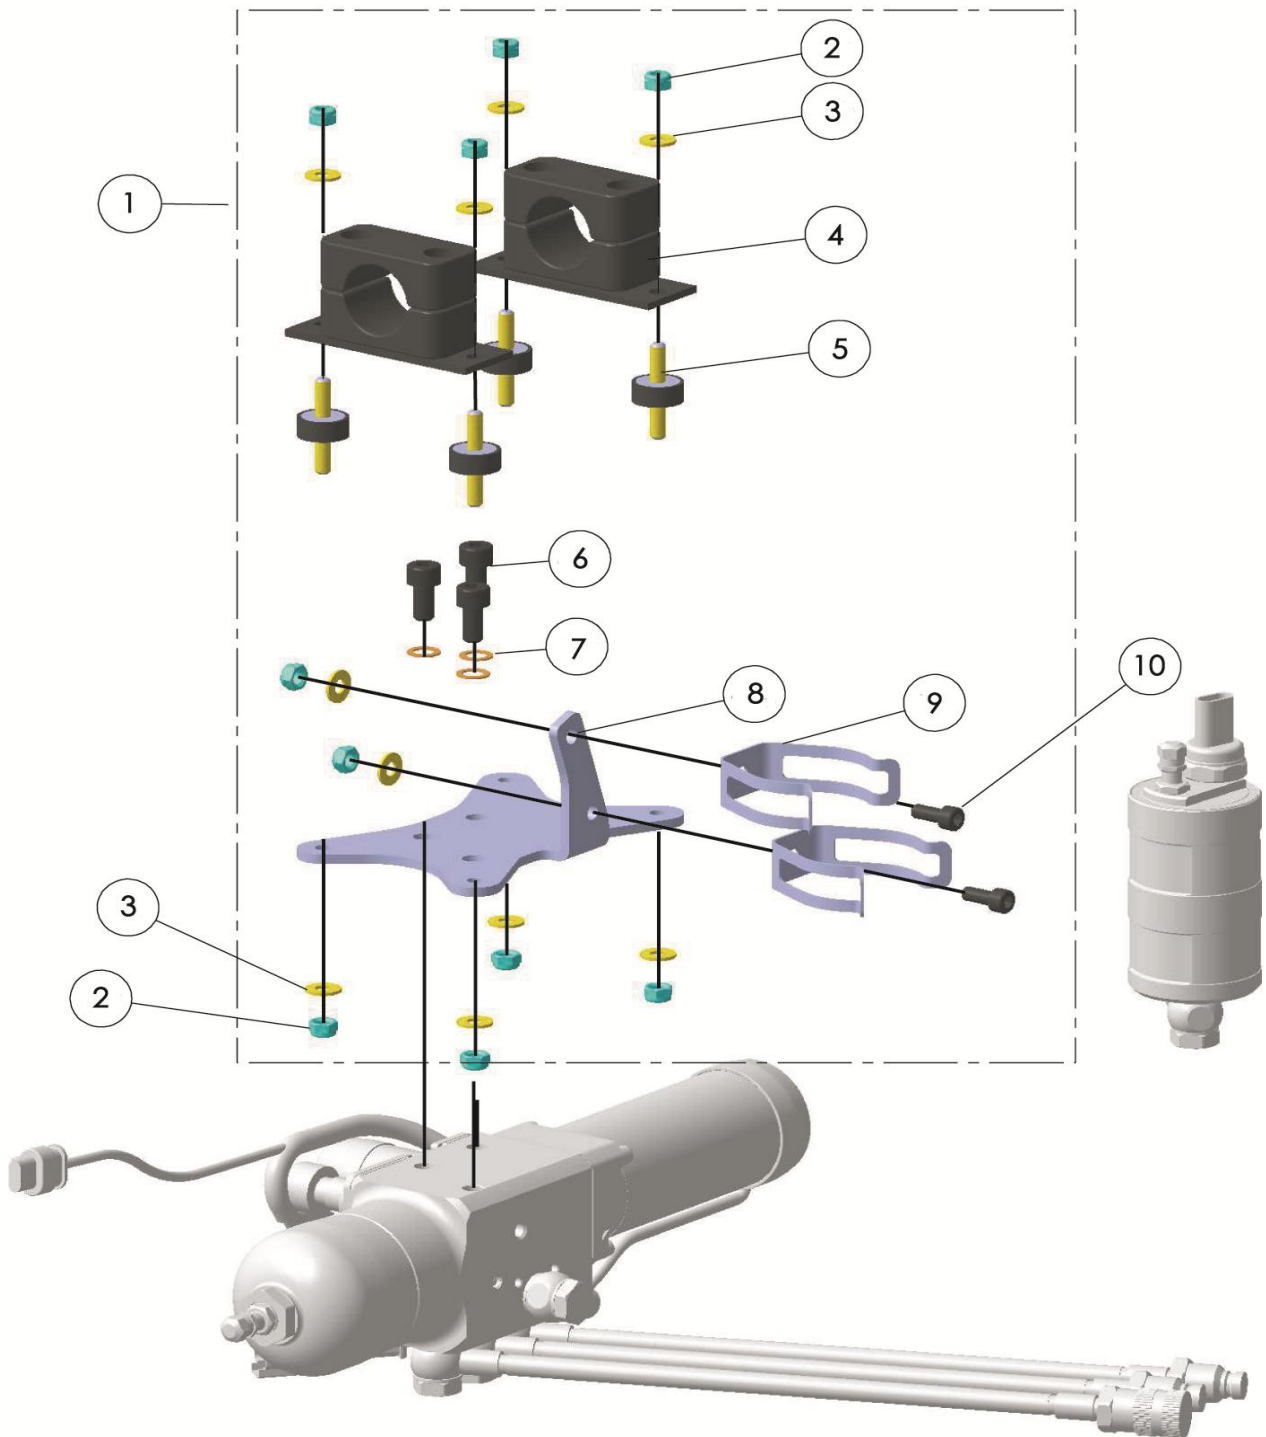

PLATINE BLOC HYDRAULIQUE

TARIFS HT

N°	REF	DESCRIPTION	DESCRIPTION	QTE
1	PAD027	PLATINE SUPPORT BLOC MITJET 2L EQUIPEE	SUPPORTING PLATE ASSEMBLY	1
2	CC245	ECROU M6 NYLSTOP ZINGUE	ZINC NYLOCK NUT M6	10
3	CH245	RONDELLE D6 D14 PLATE BICHRO	BICHROME WASHER D6 D14	10
4	PAD028	COLLIER STAUFF SPV430PAISMW2	COLLIER STAUFF SPV430PAISMW2	2
5	PAD029	SILENT BLOC M6X20X8,5	M6X20X8,5 SILENT BLOC	4
6	BV224	VIS CHC M8x16 CL12,9	CAP HEAD SCREW M8X16 CL12.9	3
7	PAD034	RONDELLE SPS D08	M8 SPS WASHER	3
8	PAD047	PLATINE SUPPORT BLOC 2L	SUPPORTING PLATE BLOCK	1
9	PAD043	BRIDE DE FIXATION RESERVOIR	ATTACHING FLANGE TANK	2
10	BV335	VIS CHC M6X16 CL 8.8 ZN	CAP HEAD SCREW M6X16 CL8.8 ZINC	2